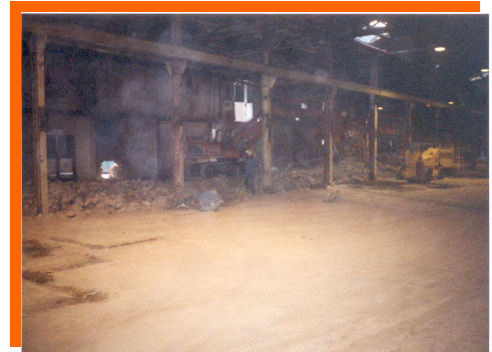

CASE STUDY: PAPER MANUFACTURING

Project Summary- The dismantling and demolition of a board production line to allow the restructuring of the site and its Manufacturing operations.

Actions taken:

Clearance of site debris.

Demolition of non- saleable plant.

Demolition of mezzanine floor and non-structural walls.

Breaking out, levelling and concreting of floor to ensure suitability for future use.

BDB Dismantling Limited

Valley Road, Station Road Industrial Estate, Wombwell, Barnsley, S73 0BS